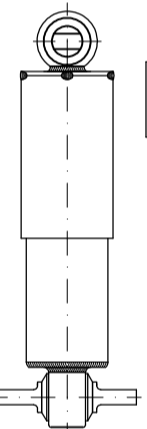

Dimensions:

A	B	C	D	E	F	G	H	I	J	K	L	M	N	O	P	Q	R	S	T	U	Length min.	Length max.

Characteristic:

Piston velocity [m/s]:	
Rebound [N]:	
Bump [N]:	

Note:

Installation position:

Vertical

Horizontal 1

Horizontal 3

OR

Horizontal 2

Horizontal 4

Format/Rajzlap: Scale/Méretarány
A3 M 1:2