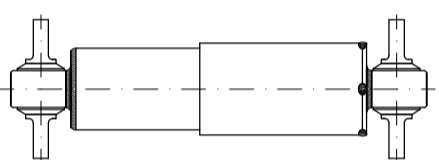

Dimensions:

A	B	C	D	E	F	G	H	I	J	K	L	M	N	O	P	Q	R	S	T	U	Length min.	Length max.

Characteristic:

Piston velocity [m/s]:	
Rebound [N]:	
Bump [N]:	

Note:

Installation position:

Vertical

Horizontal 1

Horizontal 3

OR

Horizontal 2

Horizontal 4

Format/Rajzlap: Scale/Méretarány
A3 M 1:2