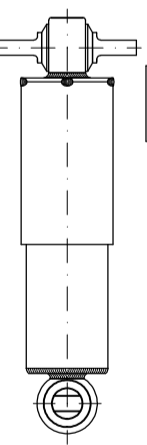

Dimensions:

A	B	C	D	E	F	G	H	I	J	K	L	M	N	O	P	Q	R	S	T	U	Length min.	Length max.

Characteristic:

Piston velocity [m/s]:	
Rebound [N]:	
Bump [N]:	

Note:

Installation position:

Vertical

Horizontal 1

Horizontal 3

OR

Horizontal 2

Horizontal 4

Format/Rajzlap: Scale/Méretarány
A3 M 1:2