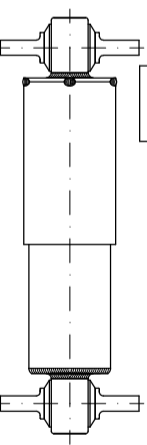

Dimensions:

A	B	C	D	E	F	G	H	I	J	K	L	M	N	O	P	Q	R	S	T	U	Length min.	Length max.

Characteristic:

Piston velocity [m/s]:	
Rebound [N]:	
Bump [N]:	

Note:

Installation position:

Vertical

Horizontal 1

Horizontal 3

OR

Horizontal 2

Horizontal 4

Format/Rajzlap: Scale/Méretarány
A3 M 1:2